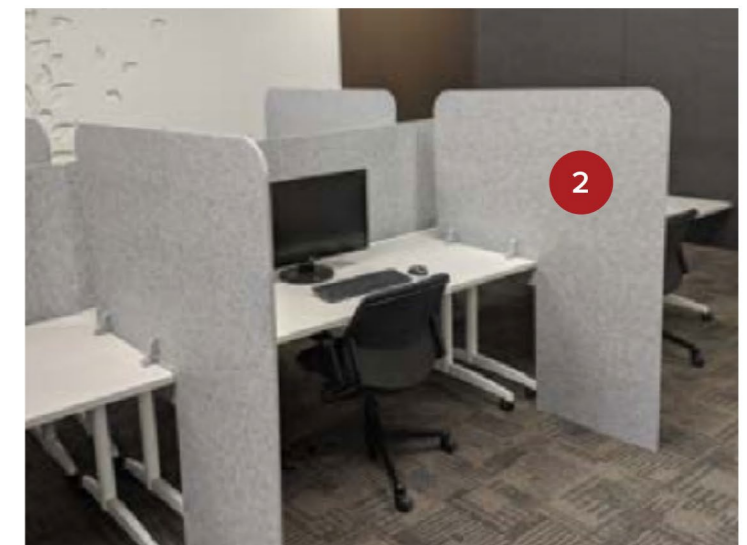

2 Return Desk Screen