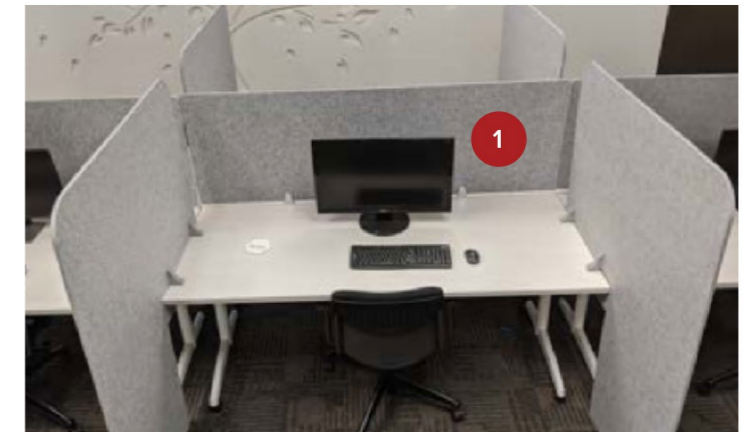

OFFICE INTERIORS

SOCIAL DISTANCING SOLUTIONS

Create physical distance and workspace separation with acoustic desktop solutions

ezoBord[™]
Design Driven Acoustics

Universal Desktop Solution

Sizes

- 12mm Thickness
- Height 400mm or 600mm
- Width 1200mm, 1400mm, 1600mm, 1800mm
- Returns 600mm, 800mm
- Nominal changes in sizing may occur for sheet optimisation

Features

- Universal - will work with any desk ranges
- No brackets required
- Made from ezoBord acoustic material
- Easily cleaned

Colour

- Available from stock in Silver Grey 

Return and Centre Desk Screens

Standard Sizes

- All 12mm Thickness

Returns

- 1000mm or 1200mm Deep Height 1200mm

Desk Screens

- 1200, 1400, 1600, 1800 and 2400mm
- Height: 400mm or 600mm
- Nominal changes in sizing may occur for sheet optimisation

Features

- Universal - will work with any desk ranges
- Made from ezoBord acoustic material
- Easily cleaned

Colour

- Available from stock in Silver Grey 

1 Centre Desk Screen

Universal Desktop Solution - with Overhang