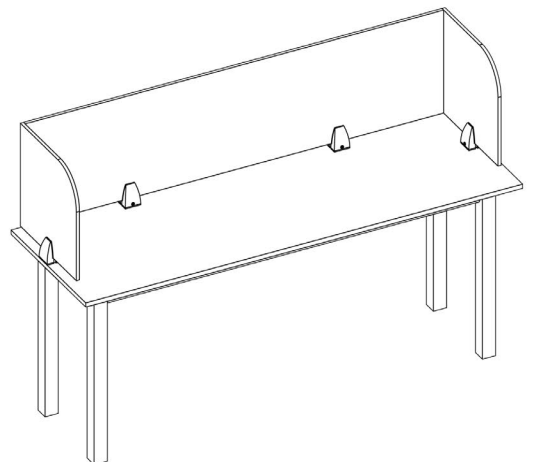

OFFICE INTERIORS

SOCIAL DISTANCING SOLUTIONS

Create physical distance and workspace separation with acoustic desktop solutions

ezoBord[™]
Design Driven Acoustics

Universal Desktop Solution

Sizes

- 12mm Thickness
- Height 400mm or 600mm
- Width 1200mm, 1400mm, 1600mm, 1800mm
- Returns 600mm, 800mm
- Nominal changes in sizing may occur for sheet optimisation

Features

- Universal - will work with any desk ranges
- No brackets required
- Made from ezoBord acoustic material
- Easily cleaned

Colour

- Available from stock in Silver Grey 

Return and Centre Desk Screens

Standard Sizes

- All 12mm Thickness

Returns

- 1000mm or 1200mm Deep Height 1200mm

Desk Screens

- 1200, 1400, 1600, 1800 and 2400mm
- Height: 400mm or 600mm
- Nominal changes in sizing may occur for sheet optimisation

Sizes

- 12mm Thickness
- Height 400mm or 600mm
- Width 1200mm, 1400mm, 1600mm, 1800mm
- Returns 1000mm, 1200mm
- Nominal changes in sizing may occur for sheet optimisation

Features

- Sits on top of desktop
- Universal - will work with any desk ranges
- Made from ezoBord acoustic material
- Easily cleaned