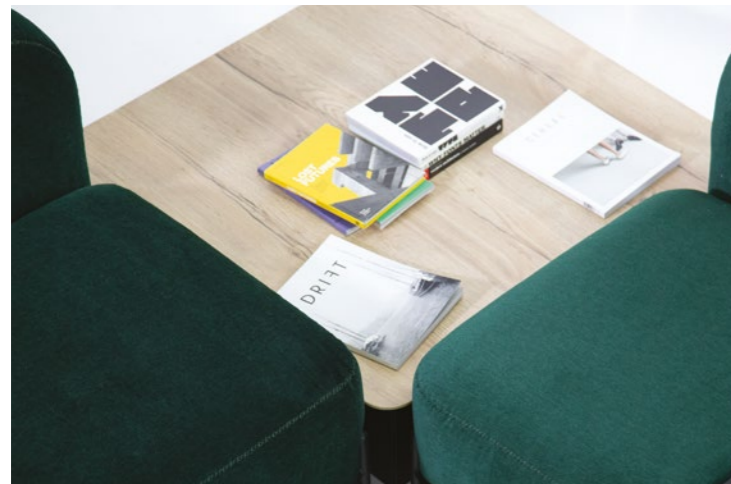

Metal or rustic laminate linking tables available, with or without power